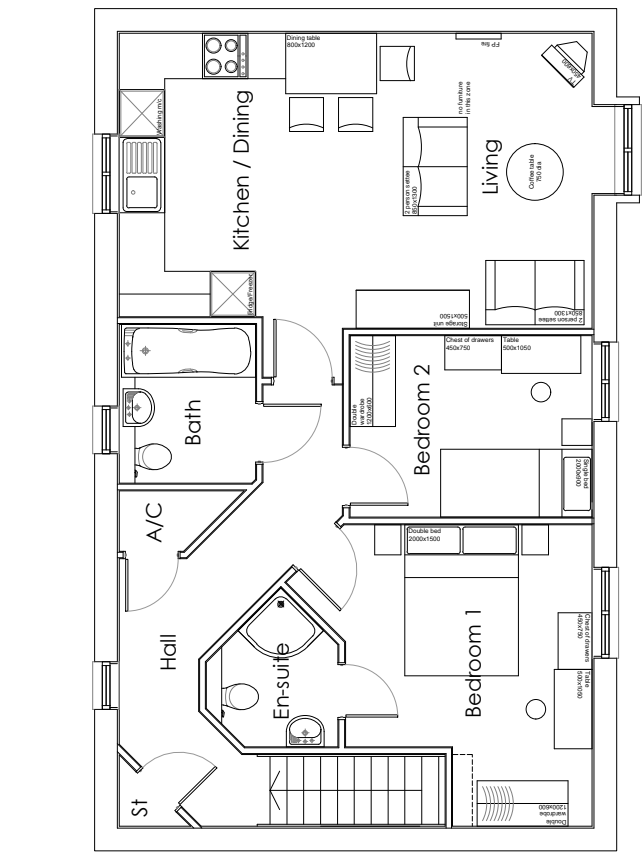

Elevation to courtyard

Garden Elevation

Elevation to road

First Floor

Ground Floor

Elevation to access way

House type	Plot 1	Variation	
Bedrooms	2	Persons	3
Sq.ft	714	Sq.m	66.38