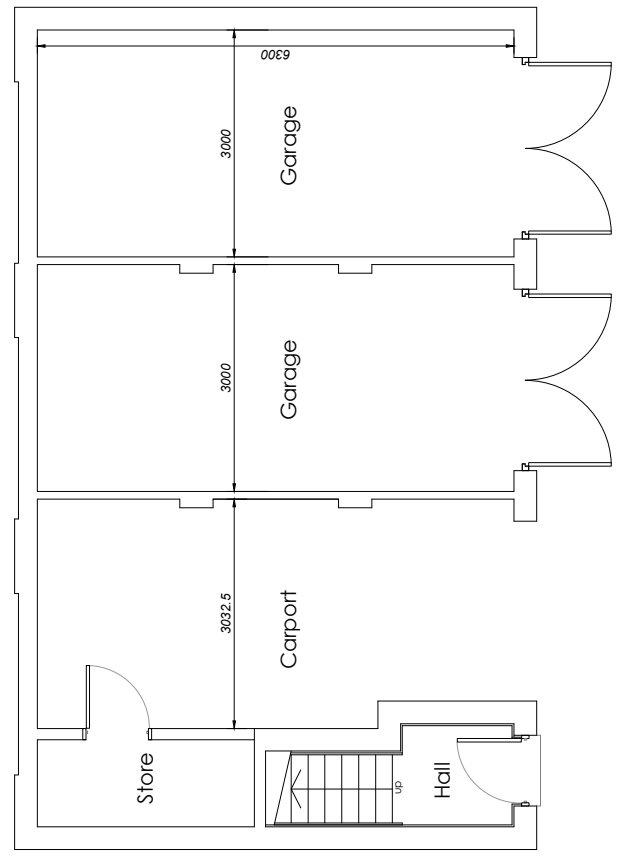

Elevation to courtyard

Garden Elevation

Elevation to road

First Floor

Ground Floor

Elevation to access way

House type	Plot 1	Variation	
Bedrooms	2	Persons	3
Sq.ft	714	Sq.m	66.38